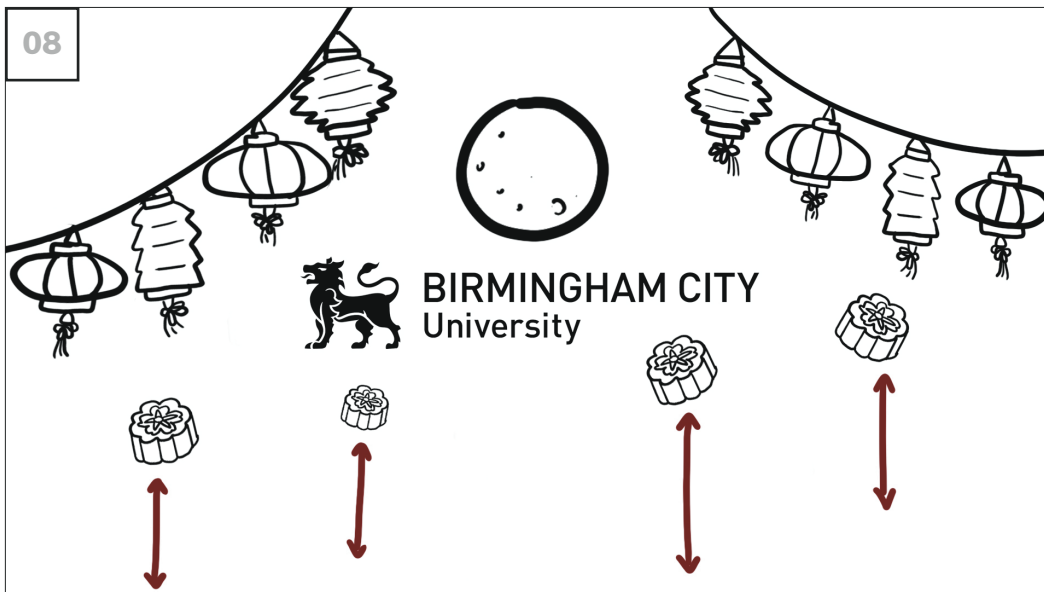

BIRMINGHAM CITY
University

Project Storyboard

BCU - Celebration

Video 1

Moon festival

There are clouds surrounding the BCU logo.

The clouds move outwards to reveal the full moon.

03

The clouds clear from the sky leaving the full moon above the BCU logo.

04

A row of decorative lanterns drape from the top right corner of the shot.

A row of decorative lanterns drap from the top left corner of the shot.

Both top corners of the shot are covered with decorative lanterns.

Mooncakes are thrown upwards from the bottom and then they drop out of shot.

This action will remain in the negative space of the shot.

Mooncakes are thrown upwards from the bottom and then they drop out of shot.

This action will remain in the negative space of the shot.

“Happy Moon Festival” will appear in the negative space in the BCU branded font.